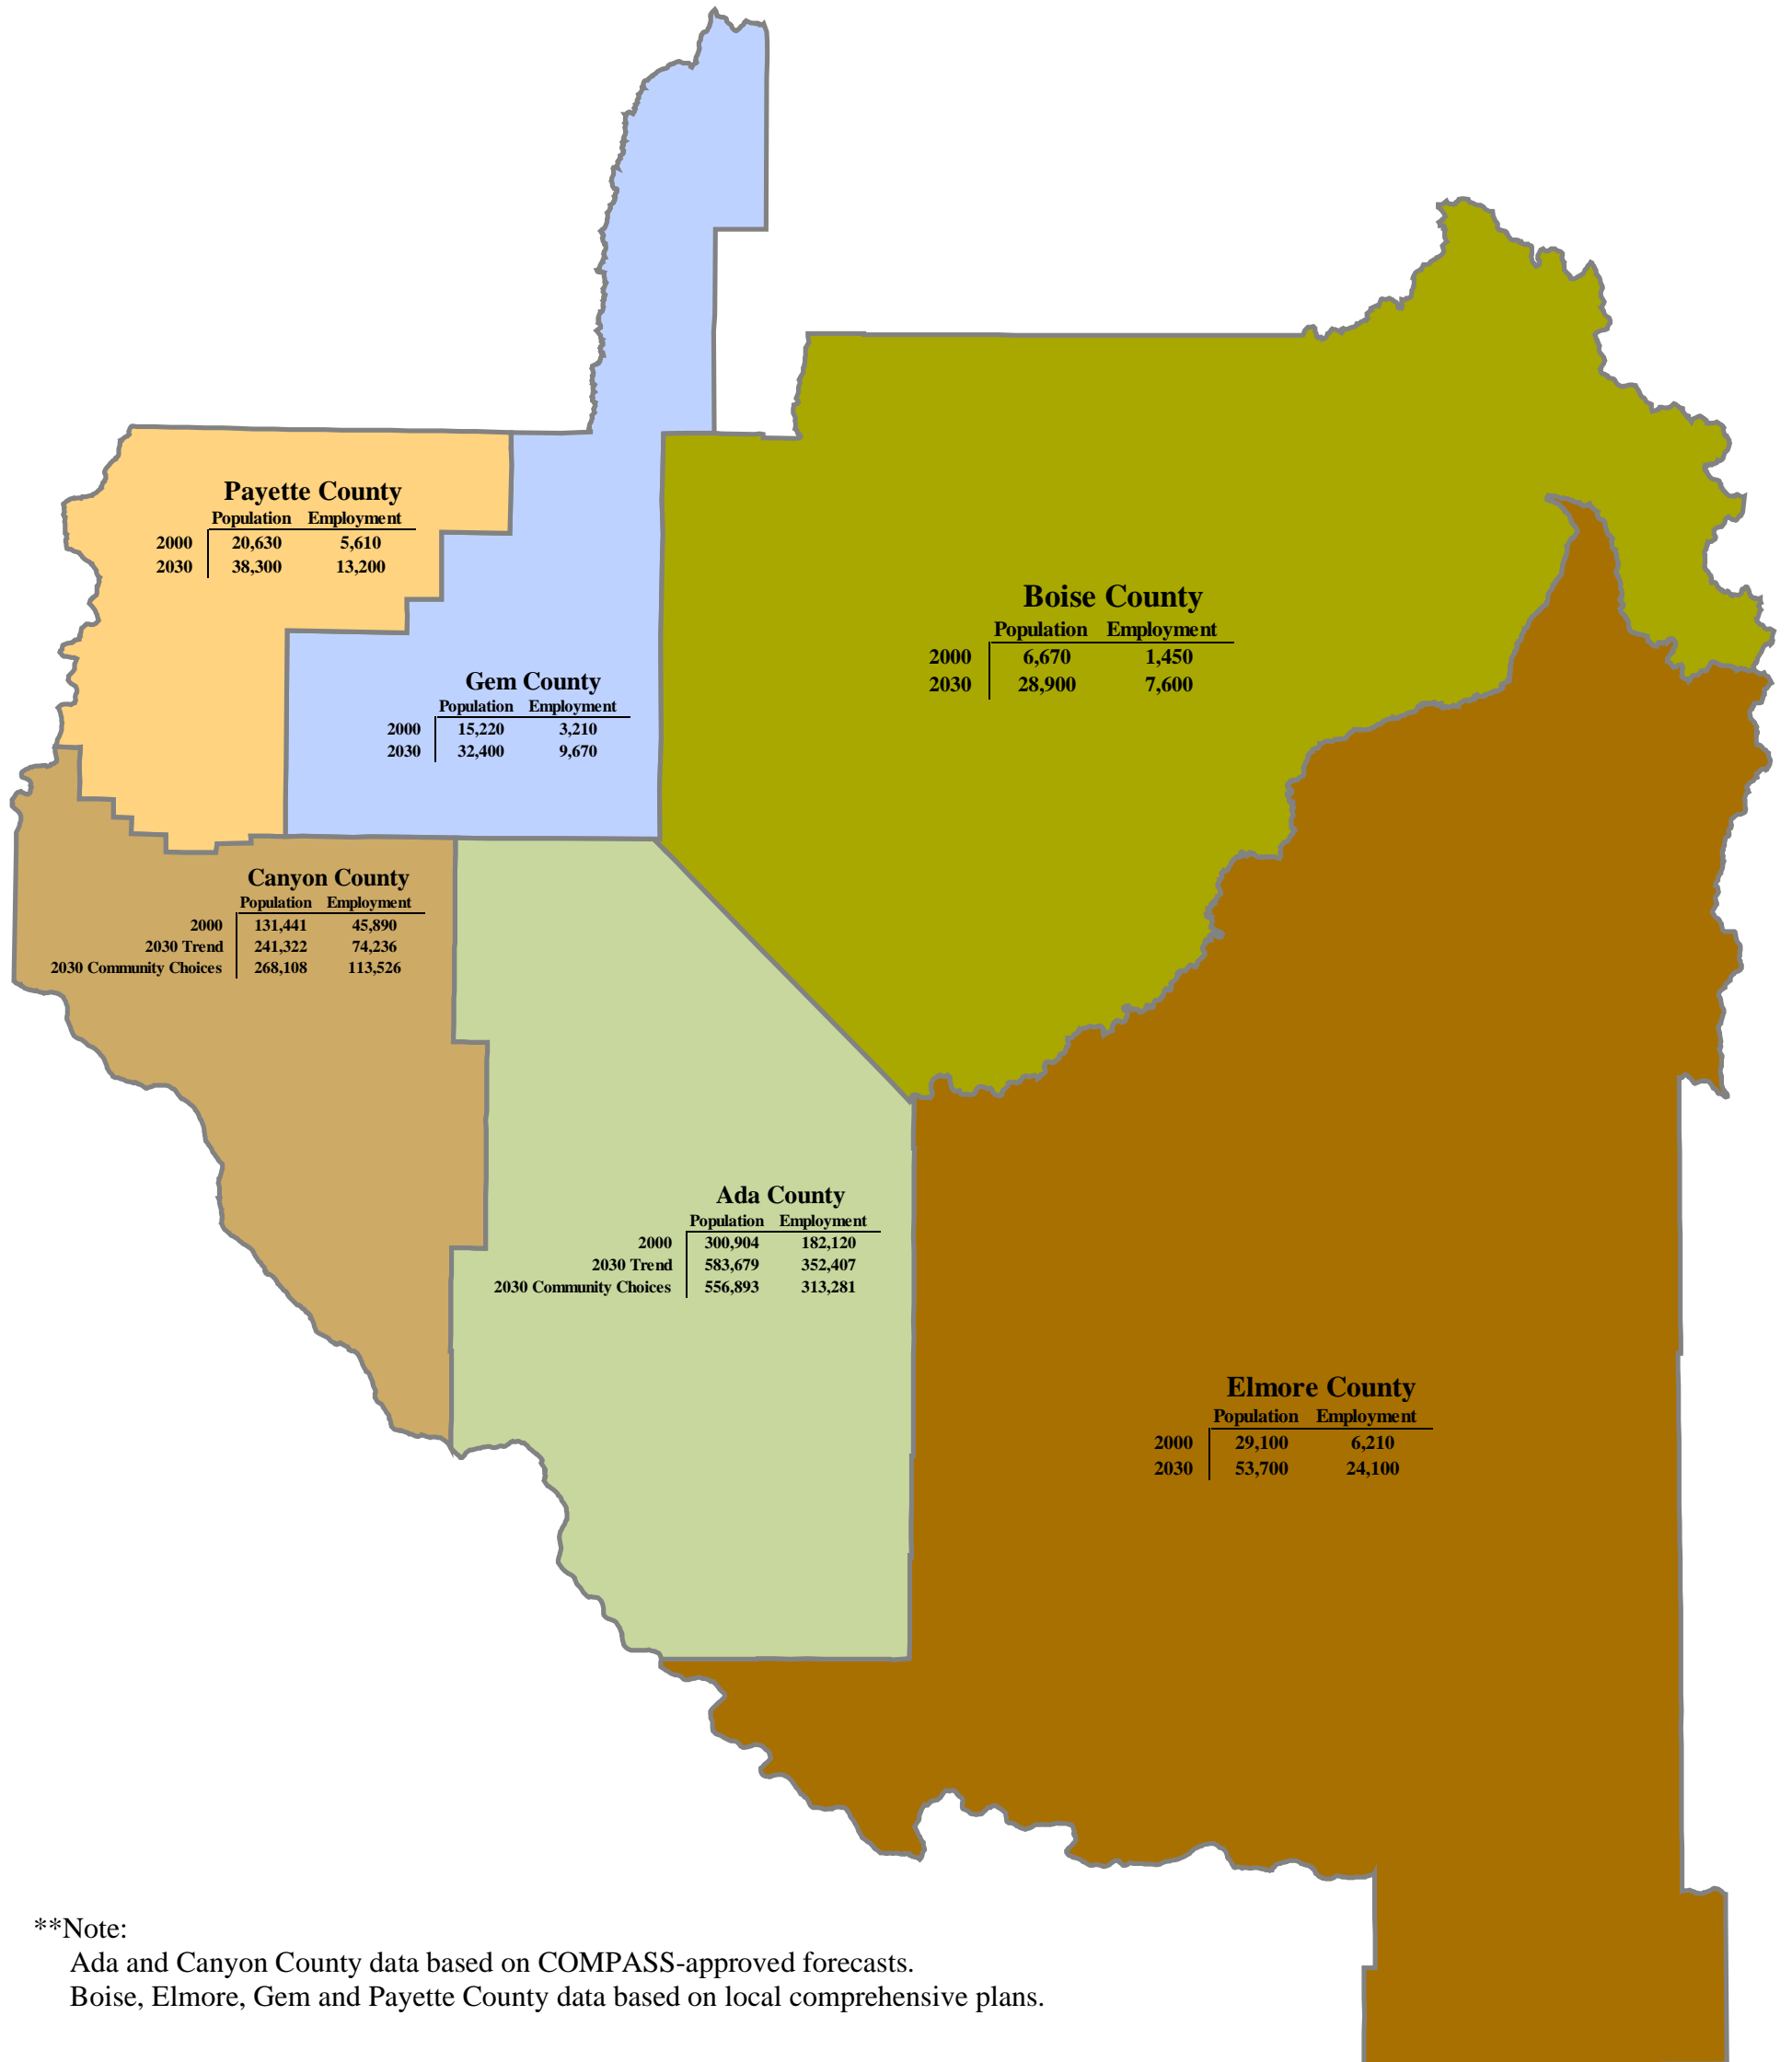

# Communities in Motion Six-County Planning Area Regional Growth Projections

**\*\*Note:**

Ada and Canyon County data based on COMPASS-approved forecasts.  
Boise, Elmore, Gem and Payette County data based on local comprehensive plans.